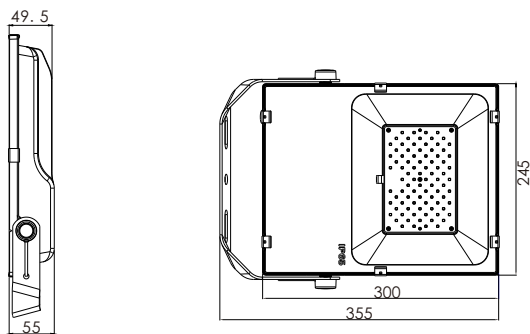

LED Flood Light 80W

KEY DATA

Power	80W
Luminous Flux	8800lm
Colour Temperature	3000K/4000K/6000K
IP Rating	IP 65
Dimensions	355x245x50mm
Warranty	5 Years Extended

Part Number 3000K

CL-FL-130-80W-04-WW

Part Number 4000K

CL-FL-130-80W-04-NW

Part Number 6500K

CL-FL-130-80W-04-CW

TECHNICAL SPECIFICATIONS

Input Voltage	210-250V AC/100~277V AC
Power Factor	>0.90
Warm white(2700-3000K)	8000lm
Natural white(4000-4500K)	8400lm
Cold white(5700-6000K)	8800lm
LED Manufacturer	NICHIA
LED Type	SMD 3030LED
No. of LEDs	70
Luminous Efficacy	110lm/W
Total Circuit Power(W)	80W+/-5%
Electrical Class	II
Colour Rendering	>80 CRI
Lamp Viewing Angle	120°
THD	<0.2
Operating Temp.	-25°C to +50°C
Lifespan	55,000 Hours
Diffuser Material	Tempered glass
Housing Material	Aluminium
Mounting	Bracket
Weight	4.8Kg

DIMENSIONS

LIGHT DISTRIBUTION CURVE

Application

Square, Plaza

Port

Billboard

Logistic center

Architecture