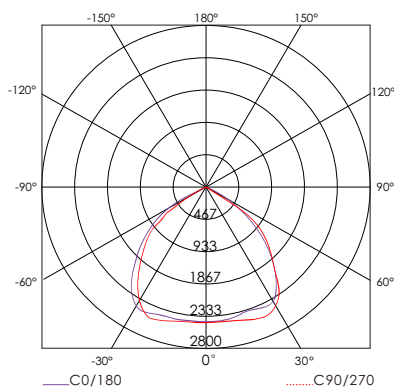

LED Flood Light 80W

KEY DATA

Power	80W
Luminous Flux	8800lm
Colour Temperature	3000K/4000K/6000K
IP Rating	IP 65
Dimensions	355x245x50mm
Warranty	5 Years Extended

Part Number 3000K

CL-FL-130-80W-04-WW

Part Number 4000K

CL-FL-130-80W-04-NW

Part Number 6500K

CL-FL-130-80W-04-CW

TECHNICAL SPECIFICATIONS

Input Voltage	210-250V AC/100~277V AC
Power Factor	>0.90
Warm white(2700-3000K)	8000lm
Natural white(4000-4500K)	8400lm
Cold white(5700-6000K)	8800lm
LED Manufacturer	NICHIA
LED Type	SMD 3030LED
No. of LEDs	70
Luminous Efficacy	110lm/W
Total Circuit Power(W)	80W+/-5%
Electrical Class	II
Colour Rendering	>80 CRI
Lamp Viewing Angle	120°
THD	<0.2
Operating Temp.	-25°C to +50°C
Lifespan	55,000 Hours
Diffuser Material	Tempered glass
Housing Material	Aluminium
Mounting	Bracket
Weight	4.8Kg

DIMENSIONS

LIGHT DISTRIBUTION CURVE

Application

Square, Plaza

Port

Billboard

Logistic center

Architecture