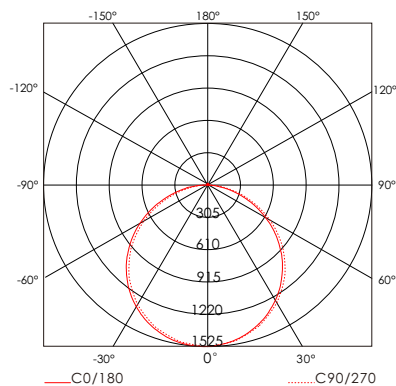

LED Panel Lights

36W 603x603mm(2X2ft)

DIMENSIONS

LIGHT DISTRIBUTION CURVE

KEY DATA

| | |
|--------------------|--------------------|
| Power | 36W |
| Luminous Flux | 4500lm |
| Colour Temperature | 3000K/4000K/6500K |
| IP Rating | IP 20 |
| Dimensions | 603x603x10mm |
| Warranty | 3/5 Years Extended |

Part Number 3000K

CL-PL-125-US22-36W-WW

Part Number 4000K

CL-PL-125-US22-36W-NW

Part Number 6500K

CL-PL-125-US22-36W-CW

TECHNICAL SPECIFICATIONS

| | |
|---------------------------|----------------------|
| Input Voltage | 100~240Vac |
| Power Factor | >0.9 |
| Warm white(2700-3000K) | 3850lm |
| Natural white(4000-4500K) | 4250lm |
| Cold white(5800-6500K) | 4500lm |
| LED Type | SMD2835 |
| LED brand | EPISTAR/LEXTAR |
| Luminous Efficacy | 125lm/W |
| Driver Output Voltage DC | 36-42V DC |
| Total Circuit Power(W) | 36W+/-5% |
| Electrical Class | II |
| Colour Rendering | >80 CRI |
| Lamp Viewing Angle | 120° |
| Dimmable(option) | Dali/0-10V/PWM/Traic |
| Operating Temp. | -20°C to +50°C |
| Lifespan | 80,000 Hours |
| Flickering free(option) | Available |
| Light Guide Plate | PMMA |
| Housing Material | Aluminium |
| UGR<19(option) | Available |
| Weight | 4.8Kg |