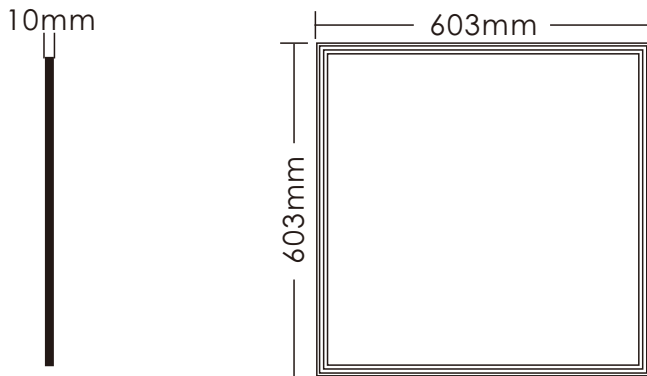

LED Panel Lights

36W 603x603mm(2X2ft)

DIMENSIONS

LIGHT DISTRIBUTION CURVE

KEY DATA

| | |
|--------------------|--------------------|
| Power | 36W |
| Luminous Flux | 4500lm |
| Colour Temperature | 3000K/4000K/6500K |
| IP Rating | IP 20 |
| Dimensions | 603x603x10mm |
| Warranty | 3/5 Years Extended |

Part Number 3000K

CL-PL-125-US22-36W-WW

Part Number 4000K

CL-PL-125-US22-36W-NW

Part Number 6500K

CL-PL-125-US22-36W-CW

TECHNICAL SPECIFICATIONS

| | |
|---------------------------|----------------------|
| Input Voltage | 100~240Vac |
| Power Factor | >0.9 |
| Warm white(2700-3000K) | 3850lm |
| Natural white(4000-4500K) | 4250lm |
| Cold white(5800-6500K) | 4500lm |
| LED Type | SMD2835 |
| LED brand | EPISTAR/LEXTAR |
| Luminous Efficacy | 125lm/W |
| Driver Output Voltage DC | 36-42V DC |
| Total Circuit Power(W) | 36W+/-5% |
| Electrical Class | II |
| Colour Rendering | >80 CRI |
| Lamp Viewing Angle | 120° |
| Dimmable(option) | Dali/0-10V/PWM/Traic |
| Operating Temp. | -20°C to +50°C |
| Lifespan | 80,000 Hours |
| Flickering free(option) | Available |
| Light Guide Plate | PMMA |
| Housing Material | Aluminium |
| UGR<19(option) | Available |
| Weight | 4.8Kg |