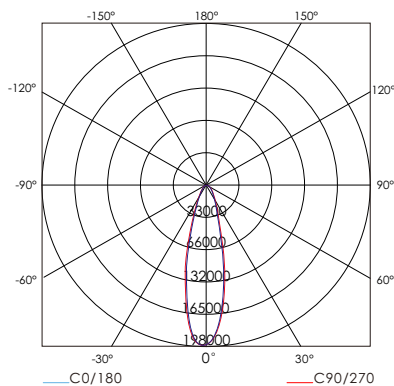

LED Stadium Lamp

600W

DIMENSIONS

LIGHT DISTRIBUTION CURVE

KEY DATA

Power	600W
Luminous Flux	78000lm
Colour Temperature	3000K/4000K/6500K
IP Rating	IP 66
Dimensions	865x335x553mm
Warranty	5 Years Extended

Part Number 3000K

CL-SL-130-600W-01-WW

Part Number 4000K

CL-SL-130-600W-01-NW

Part Number 6500K

CL-SL-130-600W-01-CW

TECHNICAL SPECIFICATIONS

Input Voltage	90~306V AC
Power Factor	>0.95
Warm white(2700-3000K)	66700lm
Natural white(4000-4500K)	74000lm
Cold white(5800-6500K)	78000lm
LED Manufacturer	PHILIPS
LED Type	SMD3030
No. of LEDs	616
Luminous Efficacy	130lm/W
Driver Manufacturer	Meanwell
Total Circuit Power(W)	600W+/-5%
Electrical Class	II
Colour Rendering	>80 CRI
Lamp Viewing Angle	25°, 40°, 80°, 30*70°
Dimmable(option)	Dali/0-10V
Operating Temp.	-40°C to +50°C
Lifespan	55,000 Hours
Diffuser Material	Polycarbonate Lens
Housing Material	Aluminium
Mounting	High pole/Wall mounted
Weight	29Kg