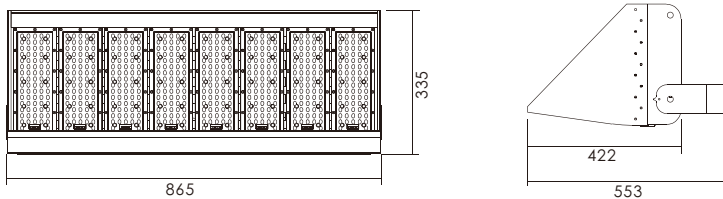

LED Stadium Lamp

600W

DIMENSIONS

LIGHT DISTRIBUTION CURVE

KEY DATA

Power	600W
Luminous Flux	78000lm
Colour Temperature	3000K/4000K/6500K
IP Rating	IP 66
Dimensions	865x335x553mm
Warranty	5 Years Extended

Part Number 3000K

CL-SL-130-600W-01-WW

Part Number 4000K

CL-SL-130-600W-01-NW

Part Number 6500K

CL-SL-130-600W-01-CW

TECHNICAL SPECIFICATIONS

Input Voltage	90~306V AC
Power Factor	>0.95
Warm white(2700-3000K)	66700lm
Natural white(4000-4500K)	74000lm
Cold white(5800-6500K)	78000lm
LED Manufacturer	PHILIPS
LED Type	SMD3030
No. of LEDs	616
Luminous Efficacy	130lm/W
Driver Manufacturer	Meanwell
Total Circuit Power(W)	600W+/-5%
Electrical Class	II
Colour Rendering	>80 CRI
Lamp Viewing Angle	25°, 40°, 80°, 30*70°
Dimmable(option)	Dali/0-10V
Operating Temp.	-40°C to +50°C
Lifespan	55,000 Hours
Diffuser Material	Polycarbonate Lens
Housing Material	Aluminium
Mounting	High pole/Wall mounted
Weight	29Kg