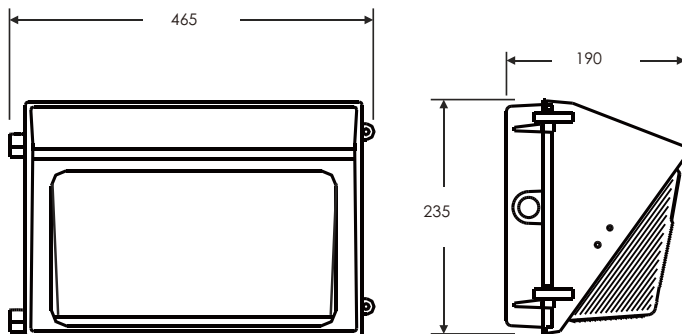

LED Wall pack 120W

KEY DATA

Power	120W
Luminous Flux	14400lm
Colour Temperature	3000K/4000K/6500K
IP Rating	IP 65
Dimensions	465x235x230mm
Warranty	5 Years Extended

Part Number 3000K

CL-WP-120-120W-01-WW

Part Number 4000K

CL-WP-120-120W-01-NW

Part Number 6500K

CL-WP-120-120W-01-CW

TECHNICAL SPECIFICATIONS

Input Voltage	90~264V AC
Power Factor	>0.90
Warm white(2700-3000K)	12300lm
Natural white(4000-4500K)	13600lm
Cold white(5800-6500K)	14400lm
LED Manufacturer	NICHIA
LED Type	SMD 3030
Luminous Efficacy	120lm/W
Driver Manufacturer	Meanwell
Total Circuit Power(W)	120W+/-5%
Electrical Class	II
Colour Rendering	>80 CRI
Lamp Viewing Angle	120°
Dimmable(option)	Dali/0-10V
Control option	Photocell/Motion sensor
Operating Temp.	-30°C to +50°C
Lifespan	55,000 Hours
Diffuser Material	Borosilicate glass
Housing Material	Aluminium
Mounting	Wall Mount
Weight	7.8Kg

DIMENSIONS

LIGHT DISTRIBUTION CURVE

Application

Square, Plaza

Hospital

Warehouse

Logistic center

Architecture