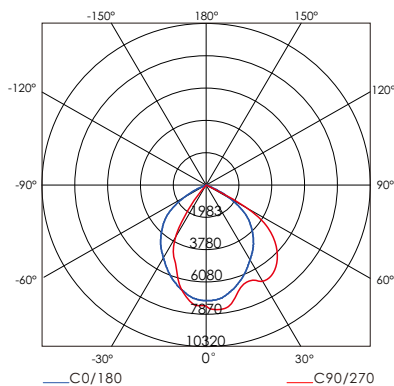

LED Wall pack 120W

KEY DATA

Power	120W
Luminous Flux	14400lm
Colour Temperature	3000K/4000K/6500K
IP Rating	IP 65
Dimensions	465x235x230mm
Warranty	5 Years Extended

Part Number 3000K

CL-WP-120-120W-01-WW

Part Number 4000K

CL-WP-120-120W-01-NW

Part Number 6500K

CL-WP-120-120W-01-CW

TECHNICAL SPECIFICATIONS

Input Voltage	90~264V AC
Power Factor	>0.90
Warm white(2700-3000K)	12300lm
Natural white(4000-4500K)	13600lm
Cold white(5800-6500K)	14400lm
LED Manufacturer	NICHIA
LED Type	SMD 3030
Luminous Efficacy	120lm/W
Driver Manufacturer	Meanwell
Total Circuit Power(W)	120W+/-5%
Electrical Class	II
Colour Rendering	>80 CRI
Lamp Viewing Angle	120°
Dimmable(option)	Dali/0-10V
Control option	Photocell/Motion sensor
Operating Temp.	-30°C to +50°C
Lifespan	55,000 Hours
Diffuser Material	Borosilicate glass
Housing Material	Aluminium
Mounting	Wall Mount
Weight	7.8Kg

DIMENSIONS

LIGHT DISTRIBUTION CURVE

Application

Square, Plaza

Hospital

Warehouse

Logistic center

Architecture