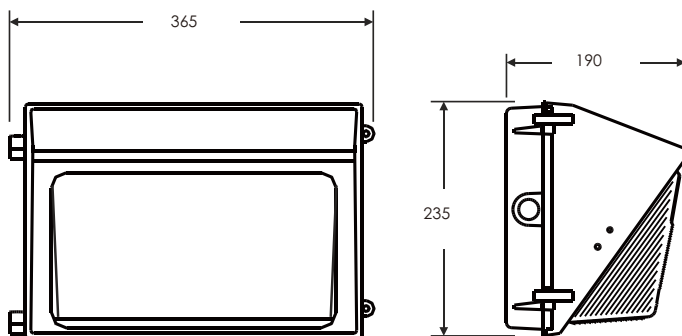

LED Wall pack 60W

KEY DATA

Power	60W
Luminous Flux	7200lm
Colour Temperature	3000K/4000K/6500K
IP Rating	IP 65
Dimensions	365x235x190mm
Warranty	5 Years Extended

Part Number 3000K

CL-WP-120-60W-01-WW

Part Number 4000K

CL-WP-120-60W-01-NW

Part Number 6500K

CL-WP-120-60W-01-CW

TECHNICAL SPECIFICATIONS

Input Voltage	90~264V AC
Power Factor	>0.90
Warm white(2700-3000K)	6200lm
Natural white(4000-4500K)	6840lm
Cold white(5800-6500K)	7200lm
LED Manufacturer	NICHIA
LED Type	SMD 3030
Luminous Efficacy	120lm/W
Driver Manufacturer	Meanwell
Total Circuit Power(W)	60W+/-5%
Electrical Class	II
Colour Rendering	>80 CRI
Lamp Viewing Angle	120°
Dimmable(option)	Dali/0-10V
Control option	Photocell/Motion sensor
Operating Temp.	-30°C to +50°C
Lifespan	55,000 Hours
Diffuser Material	Borosilicate glass
Housing Material	Aluminium
Mounting	Wall Mount
Weight	4.3Kg

DIMENSIONS

LIGHT DISTRIBUTION CURVE

Application

Square, Plaza

Hospital

Warehouse

Logistic center

Architecture