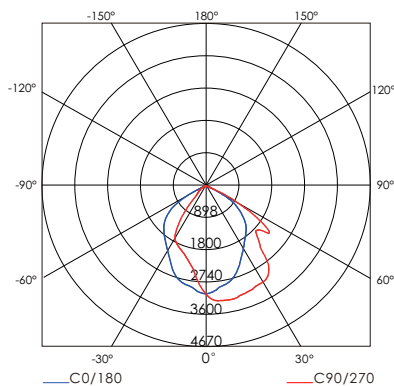

LED Wall pack 60W

KEY DATA

Power	60W
Luminous Flux	7200lm
Colour Temperature	3000K/4000K/6500K
IP Rating	IP 65
Dimensions	365x235x190mm
Warranty	5 Years Extended

Part Number 3000K

CL-WP-120-60W-01-WW

Part Number 4000K

CL-WP-120-60W-01-NW

Part Number 6500K

CL-WP-120-60W-01-CW

TECHNICAL SPECIFICATIONS

Input Voltage	90~264V AC
Power Factor	>0.90
Warm white(2700-3000K)	6200lm
Natural white(4000-4500K)	6840lm
Cold white(5800-6500K)	7200lm
LED Manufacturer	NICHIA
LED Type	SMD 3030
Luminous Efficacy	120lm/W
Driver Manufacturer	Meanwell
Total Circuit Power(W)	60W+/-5%
Electrical Class	II
Colour Rendering	>80 CRI
Lamp Viewing Angle	120°
Dimmable(option)	Dali/0-10V
Control option	Photocell/Motion sensor
Operating Temp.	-30°C to +50°C
Lifespan	55,000 Hours
Diffuser Material	Borosilicate glass
Housing Material	Aluminium
Mounting	Wall Mount
Weight	4.3Kg

DIMENSIONS

LIGHT DISTRIBUTION CURVE

Application

Square, Plaza

Hospital

Warehouse

Logistic center

Architecture